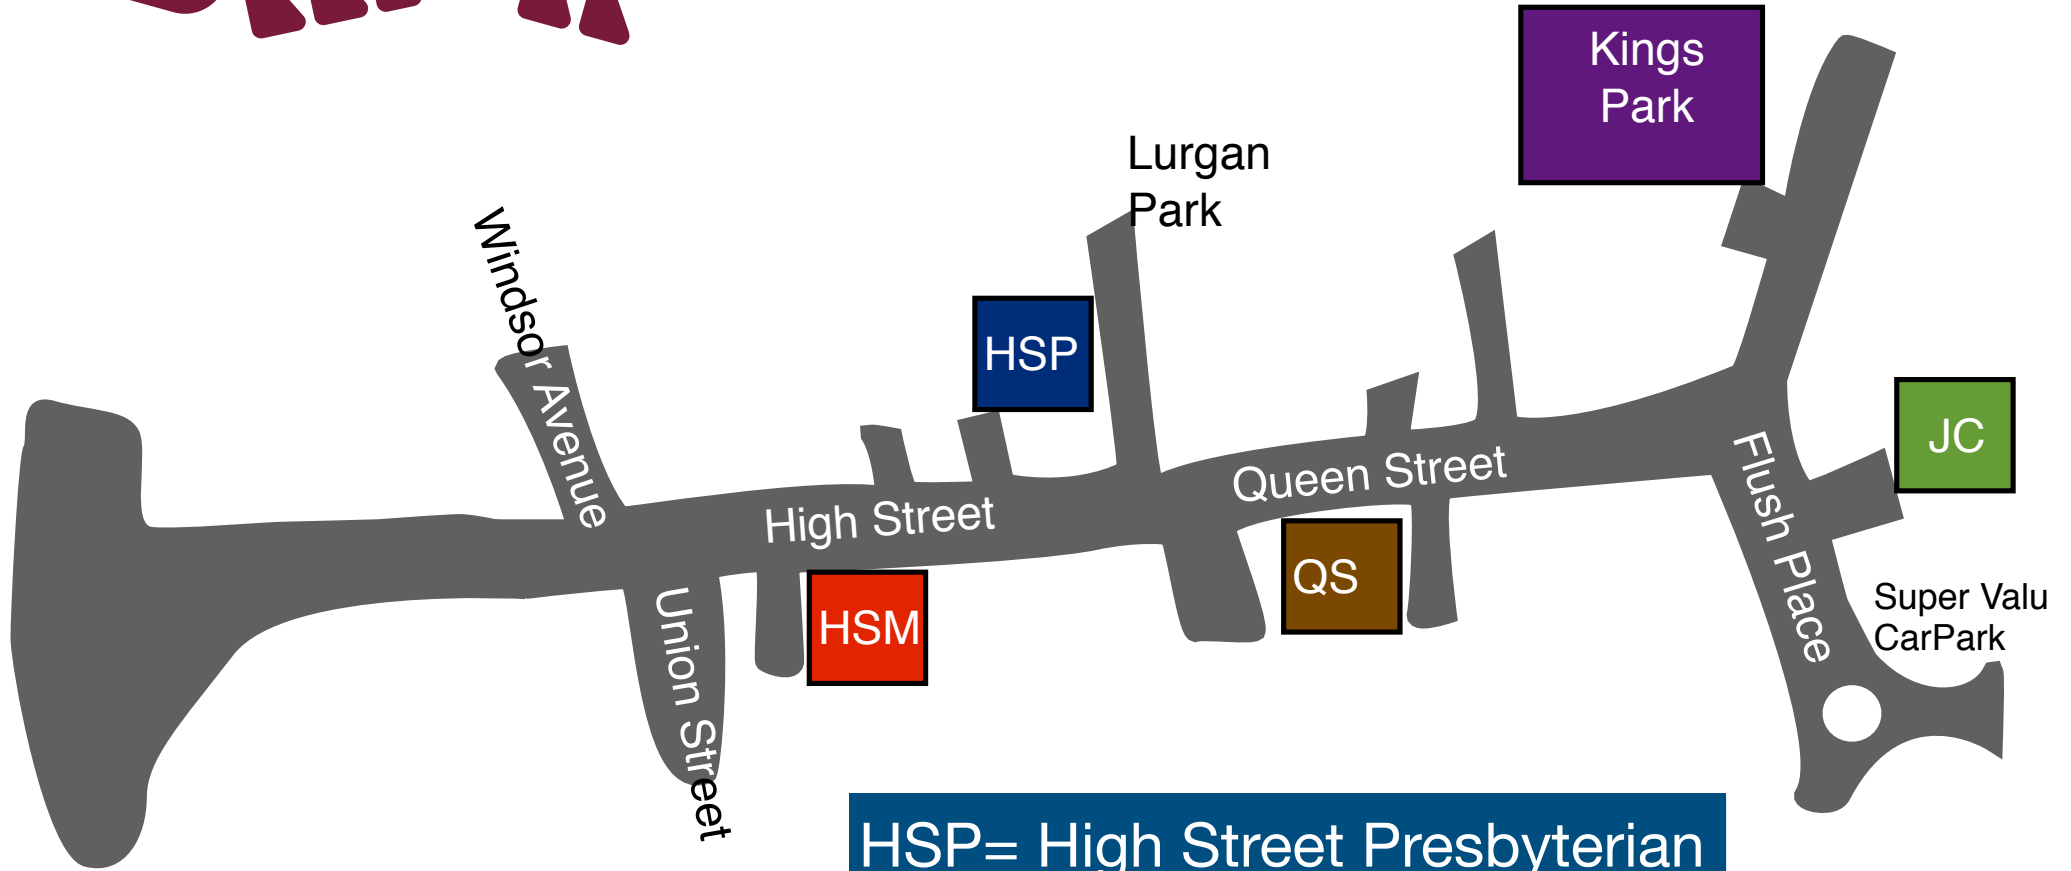

SKIMM

SOUL MATES WEEKEND MAP OF LURGAN

HSP= High Street Presbyterian

HSM= High Street Methodist

JC= Jethro Centre

QSM= Queen Street Methodist